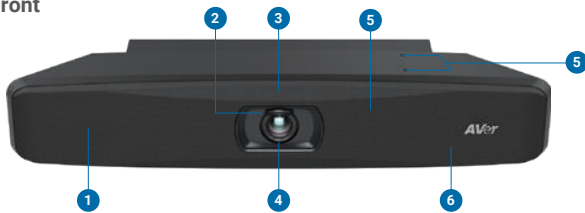

INTERFACES

- HDMI Out: 1
- USB: USB Type-B 3.2 Gen 1 x 1
- Network: RJ-45 x 1
- Bluetooth®: Bluetooth® Low Energy

PACKAGE CONTENTS

VB150, Power Adapter, Power Cable, Remote Control, USB Type-A to Type-C Adapter, USB 2.0 Type-A to Type-B Cable, Tripod Screw, Wall-Mount Kit

* Available in next firmware upgrade.

** Specifications may vary depending on location and are subject to change without notice.

Product Appearance

Front

Back

- 1 Speaker
- 2 Lens Cover
- 3 LED Indicator
- 4 Fixed Camera
- 5 Microphone Array
- 6 IR Sensor
- 7 Kensington Lock