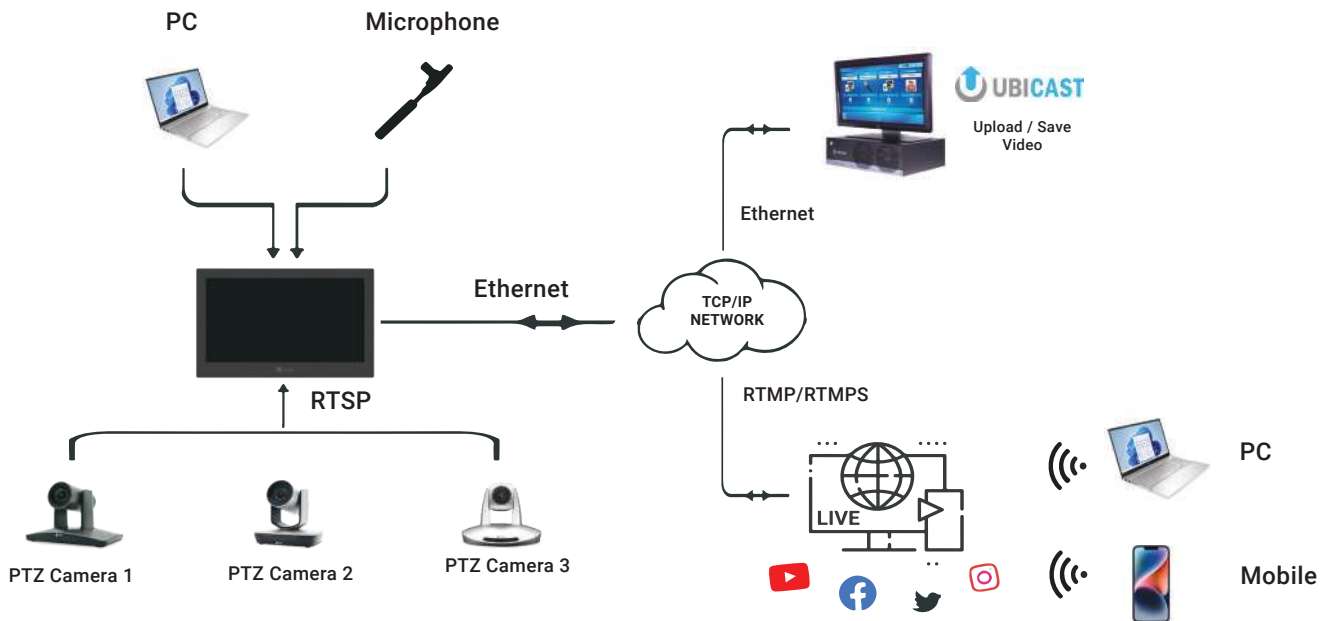

Capture, Record & Stream!

create videos like a

Pro

ASTRA **PRO**

One Touch

Recording & Streaming System

Overview

Astra Pro is the ultimate One touch recording and streaming system, packed into a compact and easily portable box. Designed to be your go-to solution for professional video production, Astra Pro empowers you to unleash your creativity and take your content creation to new heights.

Reach Your Audience Everywhere

Supported protocols like HLS and RTMPS ensure seamless streaming. Seamless Integration of Astra Pro with UBICAST CMS

Switch with a Touch

The intuitive touch screen of Astra Pro makes switching between connected sources or layouts a breeze. You're always in control, and your audience gets a seamless experience.

Uncompromising FULL HD Recordings

Astra Pro's hardware-accelerated encoder delivers maximum performance. Your content will shine with crystal-clear quality.

Secure Remote Access

Take command of Astra Pro securely from anywhere with an internet connection. Whether it's remote troubleshooting, field support, or complete control over recording and switching – you're always in charge.

Product Architecture Diagram

Features

Free of Pre-Configuration

Power on and cameras auto-connected with Astra without any configuration

Confidence Monitoring & Switching

See, switch, record, and stream with confidence