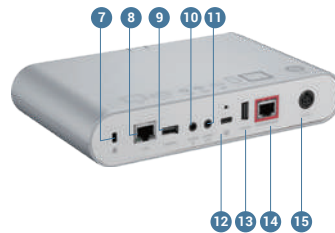

Product Overview

Speakerphone

- 1 Speakerphone
- 2 LED indicator

- 3 RJ45 out port (red)
- 4 RJ45 in port (yellow)
- 5 Tie-off point
- 6 M4 screw holes (x4)
- 7 1/4"-20 screw hole

Hub

- 1 Power/Bluetooth button
- 2 IR receiver port
- 3 Bluetooth dongle port
- 4 HDMI-out port
- 5 Status LED indicator
- 6 Bluetooth status LED indicator

- 7 Kensington lock
- 8 LAN port
- 9 USB 3.0 Type-A port (for cameras)
- 10 3.5 mm phone-in jack
- 11 3.5 mm audio-out jack
- 12 USB 3.0 Type-C port
- 13 USB 3.0 Type-A port (for cameras)
- 14 RJ45 speakerphone port (red)
- 15 DC power jack (48V)