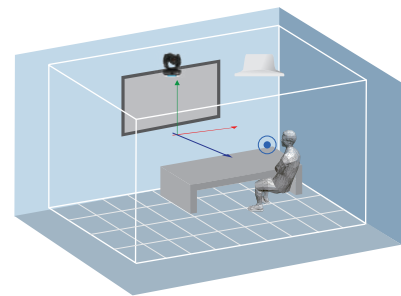

Mounting Options

Ceiling mount (optional)

Suspension mount (off-the-shelf)

VESA mount (off-the-shelf)

Transform Any Space into a Pro Conference Room

The FONE700 takes any room pro in seconds. It connects with just one cable, eliminating tangled wires and complex configurations. No technical expertise is required - simply connect and experience a seamless conferencing upgrade.

Focus on the Conversation, Not the Setup

The FONE700 connects in seconds, letting you focus on the conversation, not the equipment. Intuitive controls and seamless device integration keep the meeting flowing, maximizing your efficiency and fostering effortless collaboration. Let you focus on what matters most.

FONE700 & AVer Camera Collaboration with Voice Tracking

The FONE700 and CAM550 work seamlessly as a team. FONE700 intelligently detects the active speaker's location, guiding CAM550 to automatically adjust its view and keep them in focus. No more manual adjustments! Enjoy smooth meeting flow, FONE700's clear audio, and focused visuals for truly engaging meetings.