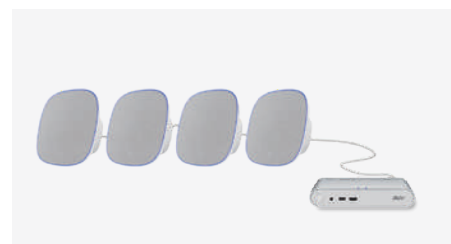

Single Cable, Diverse Configuration

The FONE700 requires just one RJ45 cable for both power and network connectivity. It supports up to four speakerphones with a maximum range of 40 meters, enabling optimal adaptability for different-sized conference rooms.