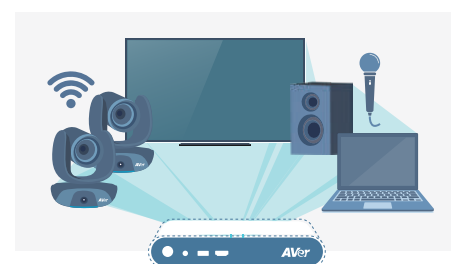

Seamless Integration with Numerous Devices

The FONE700 connectivity hub enables seamless integration of our full suite of audio-visual products, including external speakers and cameras, as well as external devices such as monitors and Bluetooth equipment.