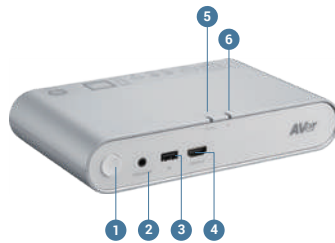

Product Overview

Speakerphone

- 1 Speakerphone
- 2 LED indicator

- 3 RJ45 out port (red)
- 4 RJ45 in port (yellow)
- 5 Tie-off point
- 6 M4 screw holes (x4)
- 7 1/4"-20 screw hole

Hub

- 1 Power/Bluetooth button
- 2 IR receiver port
- 3 Bluetooth dongle port
- 4 HDMI-out port
- 5 Status LED indicator
- 6 Bluetooth status LED indicator

- 7 Kensington lock
- 8 LAN port
- 9 USB 3.0 Type-A port (for cameras)
- 10 3.5 mm phone-in jack
- 11 3.5 mm audio-out jack
- 12 USB 3.0 Type-C port
- 13 USB 3.0 Type-A port (for cameras)
- 14 RJ45 speakerphone port (red)
- 15 DC power jack (48V)