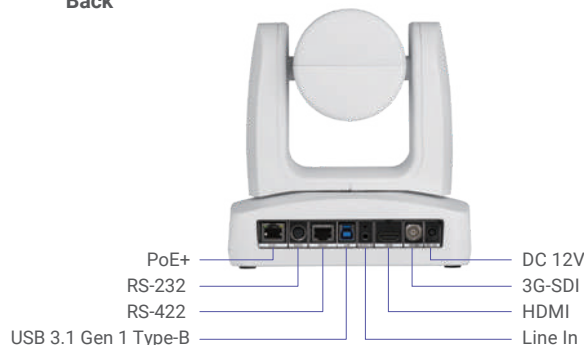

Back

©2024 AVer Information Inc. All rights reserved.
All brand names and logos are trademarks of their respective companies.

Distributor/Dealer