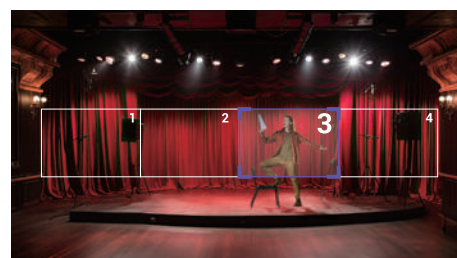

SmartShoot: Your Content Matters

With its built-in SmartShoot functionality, the PTZ211 uses live Human Detection to autonomously maneuver the camera across up to 4 preset zones. The camera remains focused on the presenter, swiftly transitioning between shooting zones as needed, delivering sharp images of both the presenter and their content.